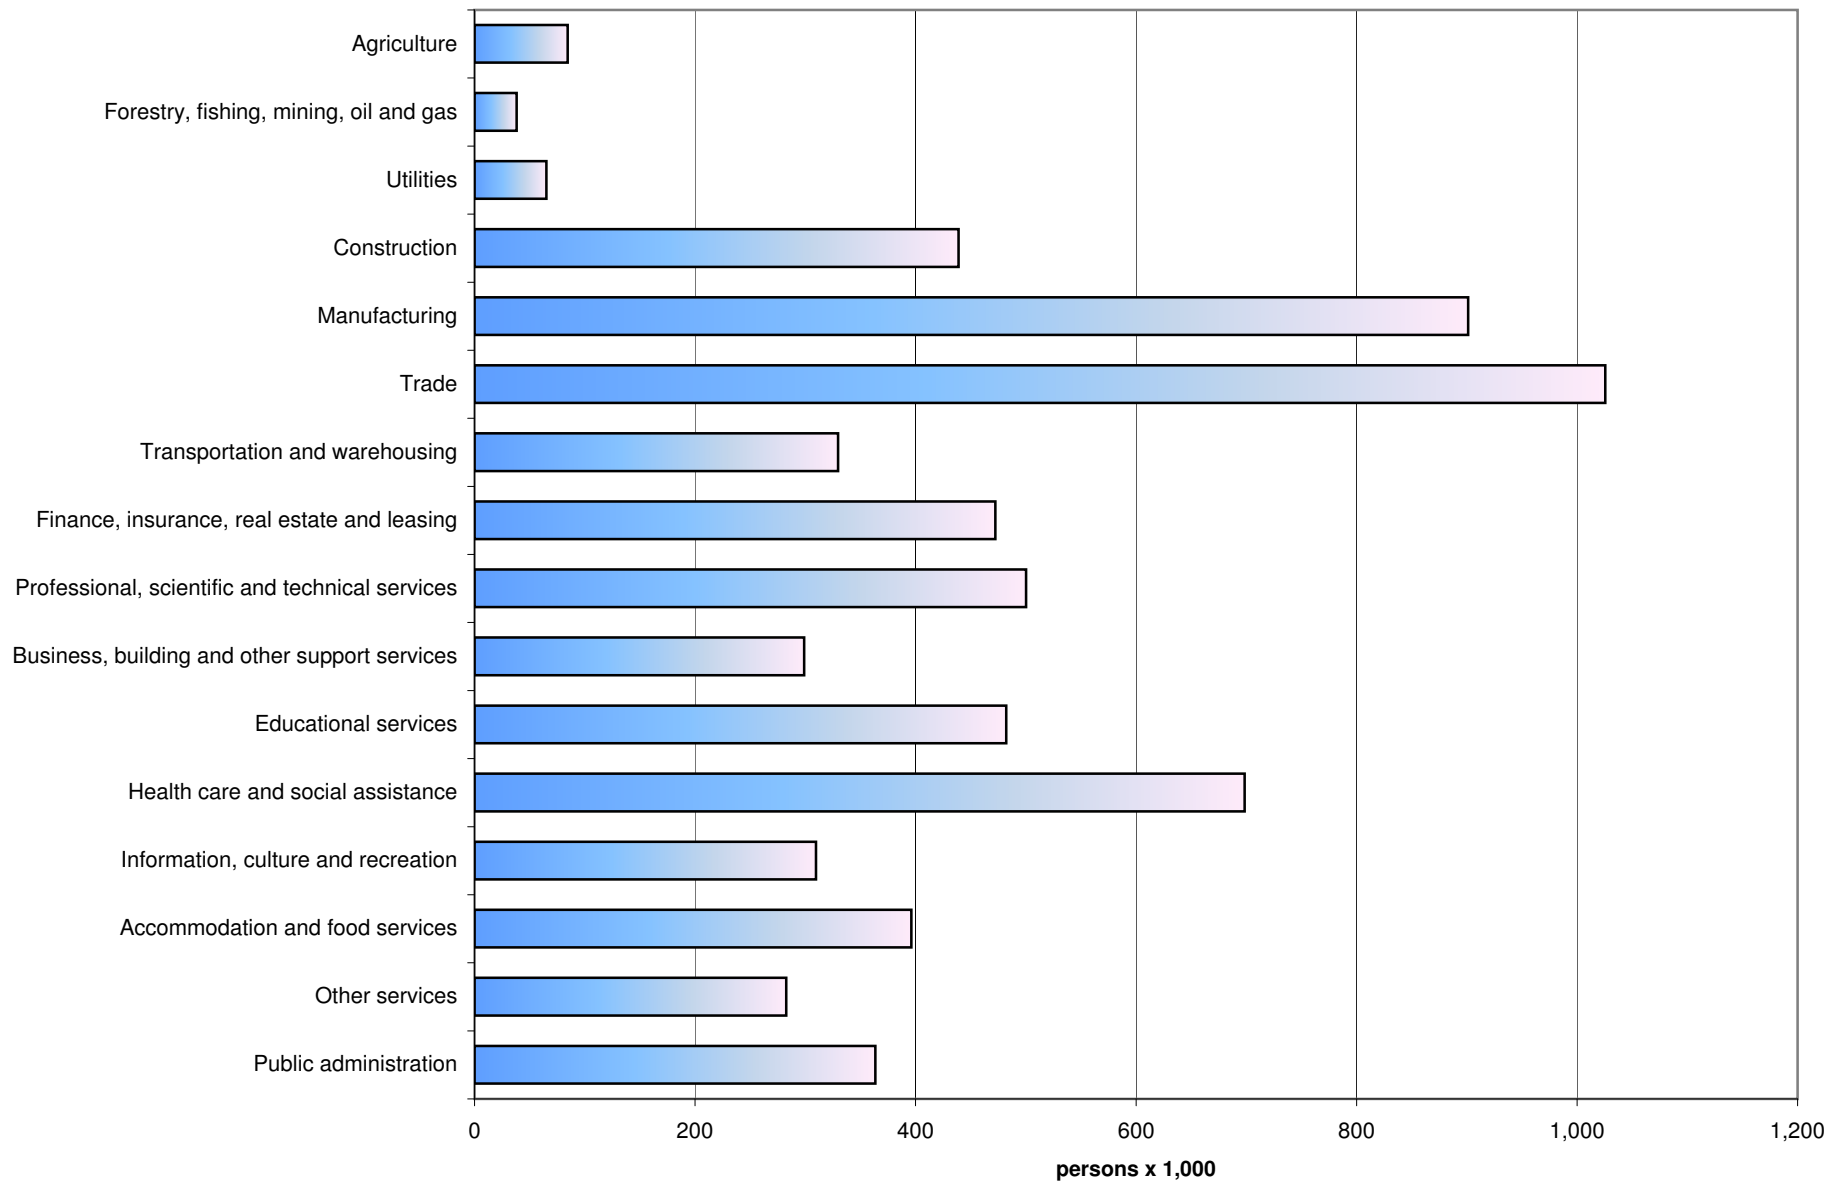

Employment by industry, Ontario, 2008

Source: Statistics Canada, Labour Force Survey, CANSIM 282-0008