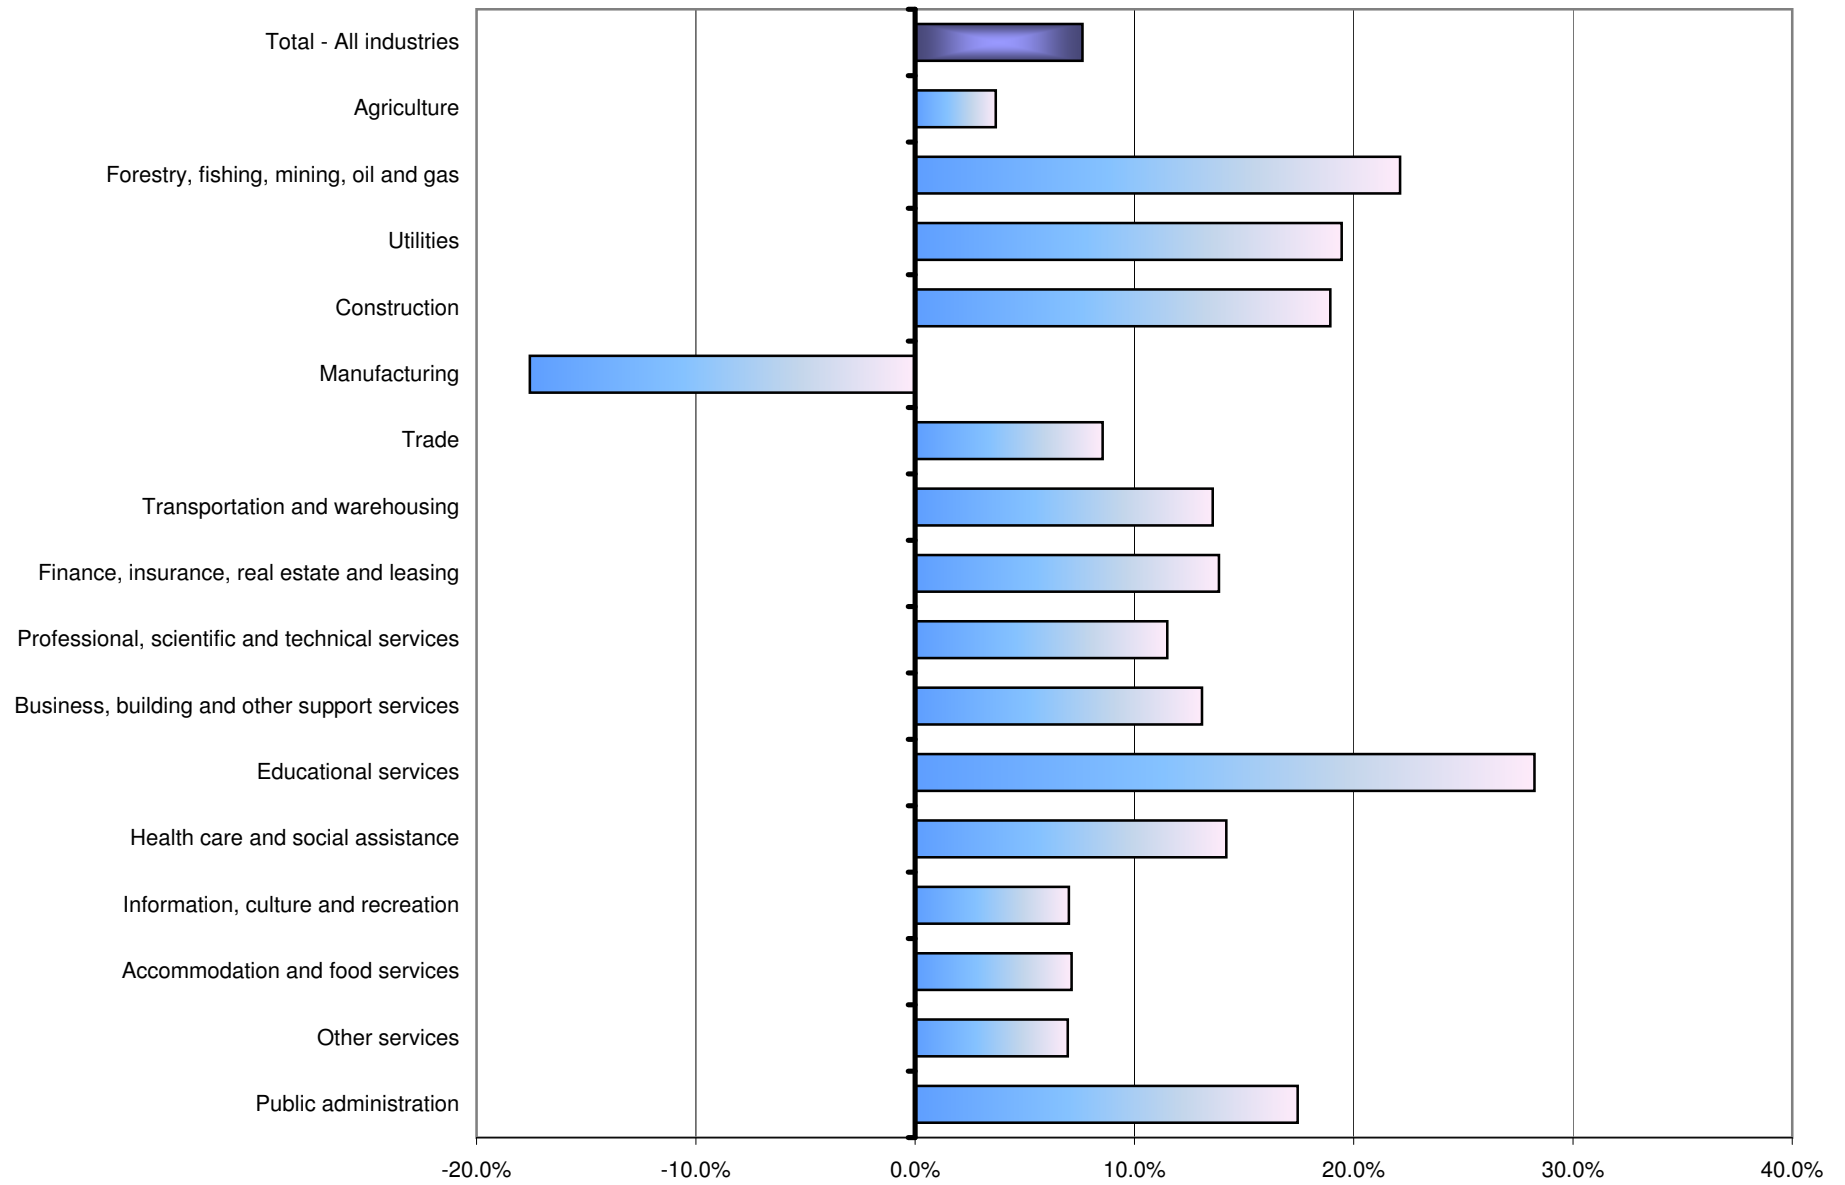

Employment growth (2003 to 2008), Ontario

Source: Statistics Canada, Labour Force Survey, CANSIM 282-0008