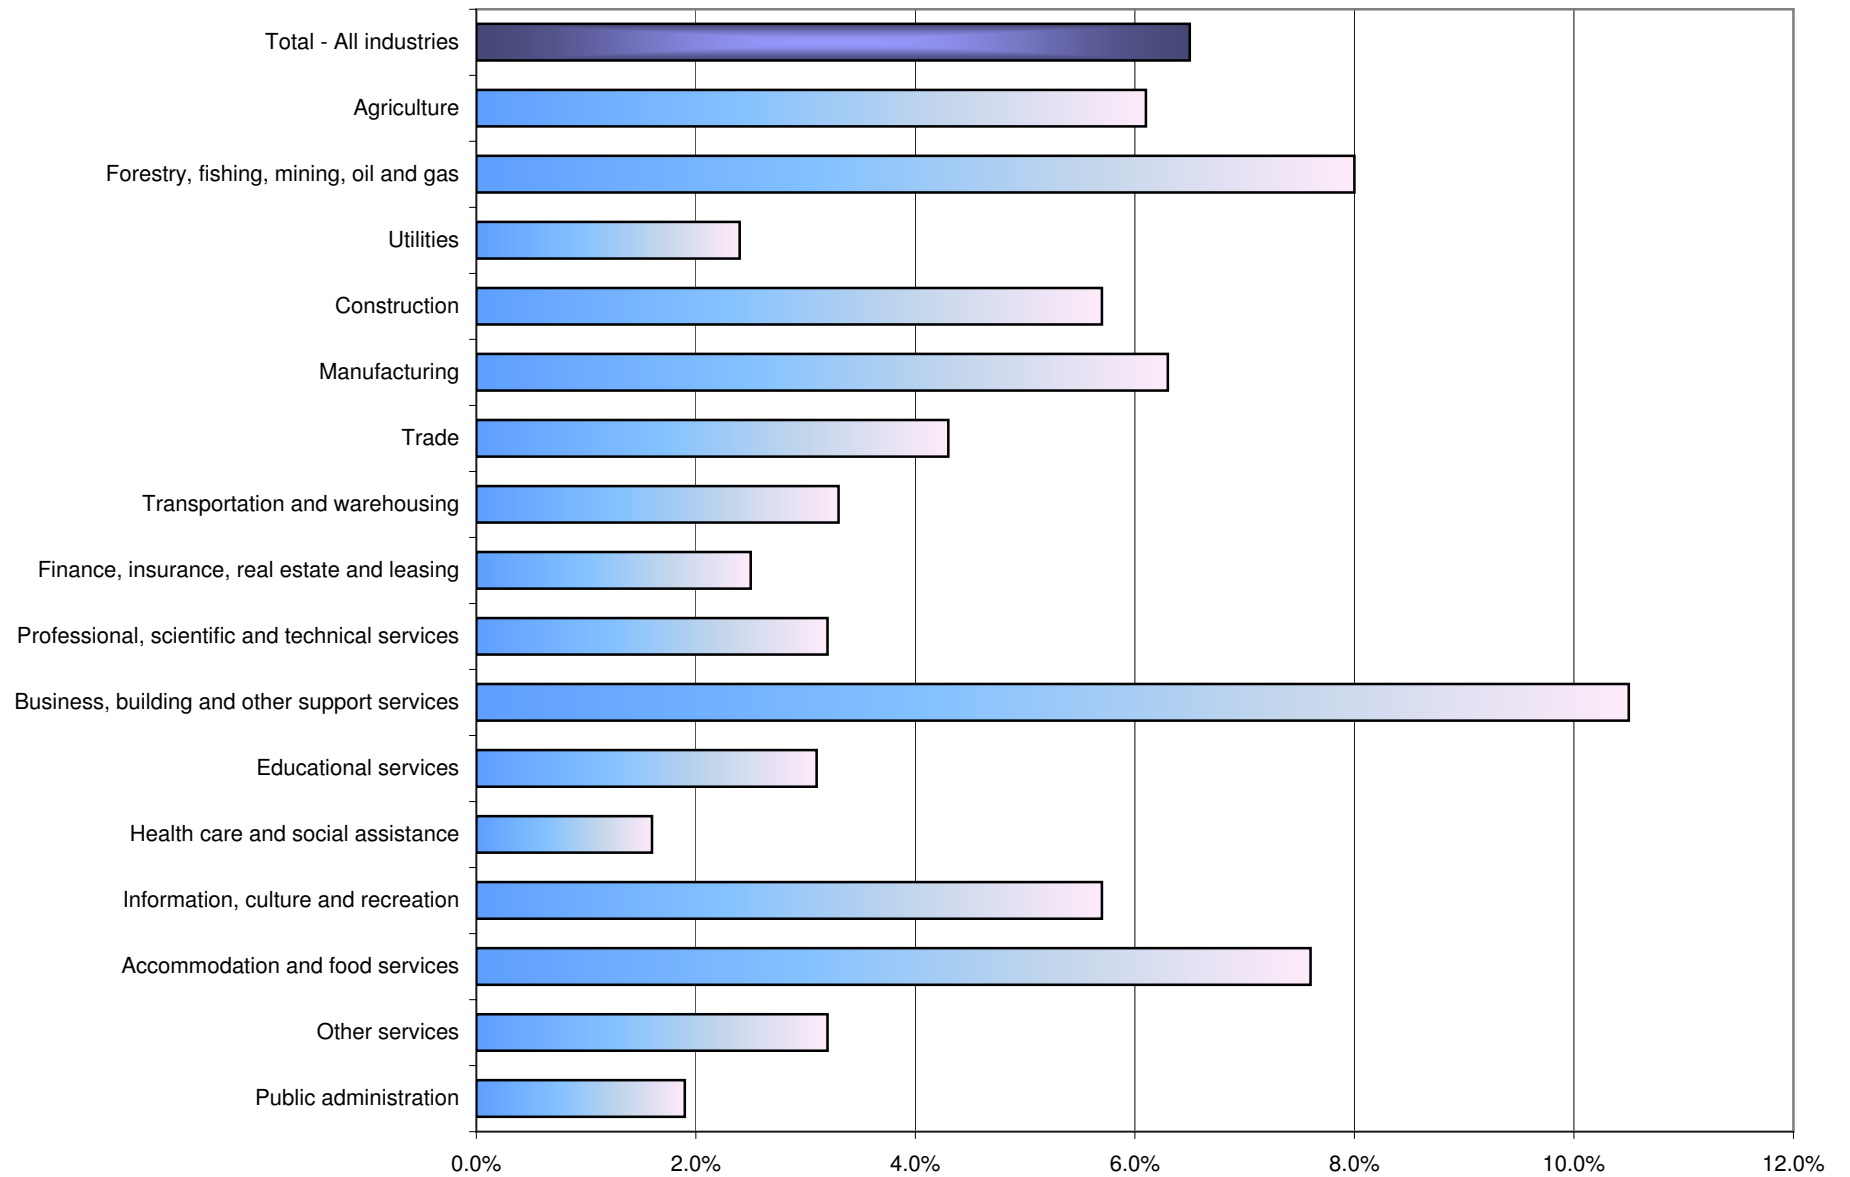

Unemployment rate by industry, Ontario, 2008

Source: Statistics Canada, Labour Force Survey, CANSIM 282-0008